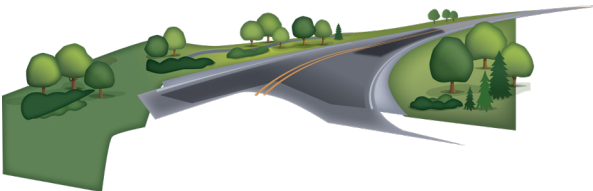

2025 WORLD DAIRY EXPO THEME GUIDELINES

The Road to Madison

COLORS

Hex: d61749
CMYK: 3, 100, 63, 7
RGB: 214, 23, 73

Hex: 4da7a9
CMYK: 69, 16, 35, 0
RGB: 77, 167, 169

Hex: 1b763f
CMYK: 86, 30, 96, 18
RGB: 27, 118, 63

FONTS

Yellowtail

BEBAS NEUE

Highway Gothic

ELEMENTS

ADJUSTED ENERGY DEMONSTRATION SEPTEMBER 30 - OCTOBER 3, 2025