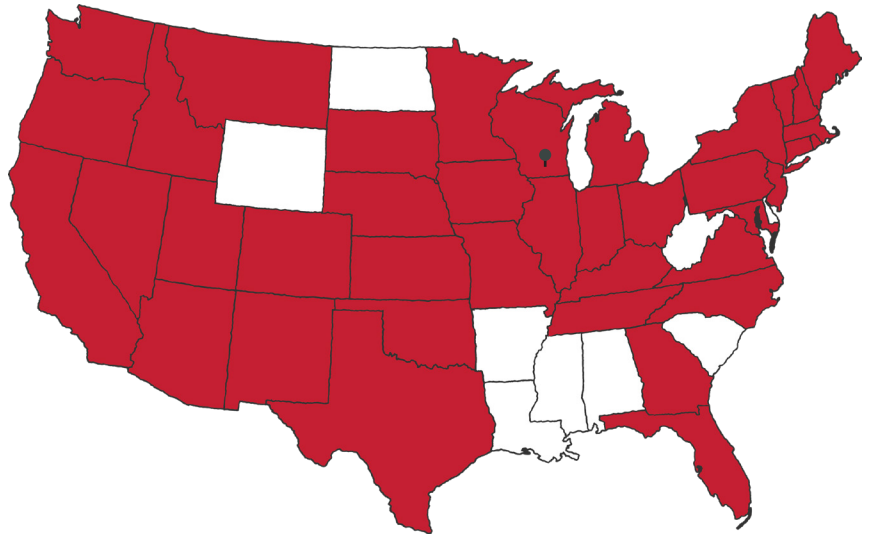

KLUSSENDORF MEMORIAL TROPHY

Tom Cull
Lomira, Wis.

KLUSSENDORF-MACKENZIE AWARD

Joan Seidel
Fleetwood, Pa.

ROBERT "WHITEY" MCKOWN MASTER BREEDER AWARD

Maple-Dell Farm
Woodbine, Md.

DAIRY CATTLE SHOW

DAIRY CATTLE HOUSED ON GROUNDS: 2,527 DAIRY CATTLE

HERDSMANSHIP

Overall Herdsmanship Winner:
Maple Downs Farms II, Middleburgh, New York

Daily Herdsmanship Winners:

Monday - Maple Downs Farms II,
Middleburgh, N.Y.

Tuesday - Pacific Edge, Tillamook, Ore.

Wednesday - Pierstein, Montmagny,
Quebec